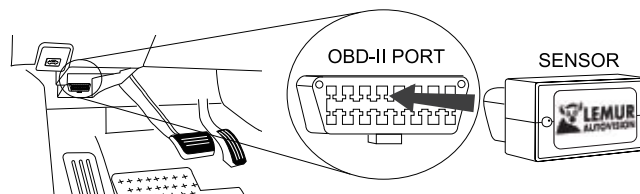

Vehicle Compatibility

All cars and light trucks manufactured for 1996 and later.

- Wireless Driving Feedback
- View in Imperial and Metric units
- Tamperproof and PIN protected

A product of
Root Four Imagination.

1.866.302.0054

www.TheSafeDrivingMonitor.com

No Tools Required
Plug and Play

No Computer Required