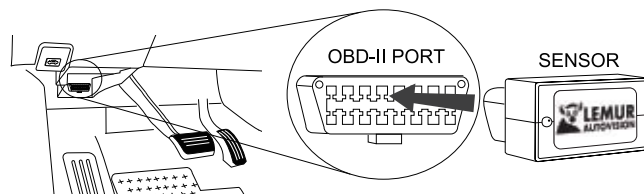

NEW

The Safe Driving Monitor™

They Know. You Know. Safe Driving.

REPORTS

Maximum Speed
Prevent excessive speed

Las Vegas 314

Distance Traveled
Prevent extra vehicle use

Sudden Brakes
Prevent distracted driving and speeding

The Safe Driving Monitor™ is a new product designed to provide driving behavior feedback and encourage open information and discussion between parents and teen drivers. This is not a GPS unit – this is not a “spy” product.

The Safe Driving Monitor™ encourages more attentive, aware, cautious and safe on-the-road driving habits.

Vehicle Compatibility

All cars and light trucks manufactured for 1996 and later.

- Wireless Driving Feedback
- View in Imperial and Metric units
- Tamperproof and PIN protected